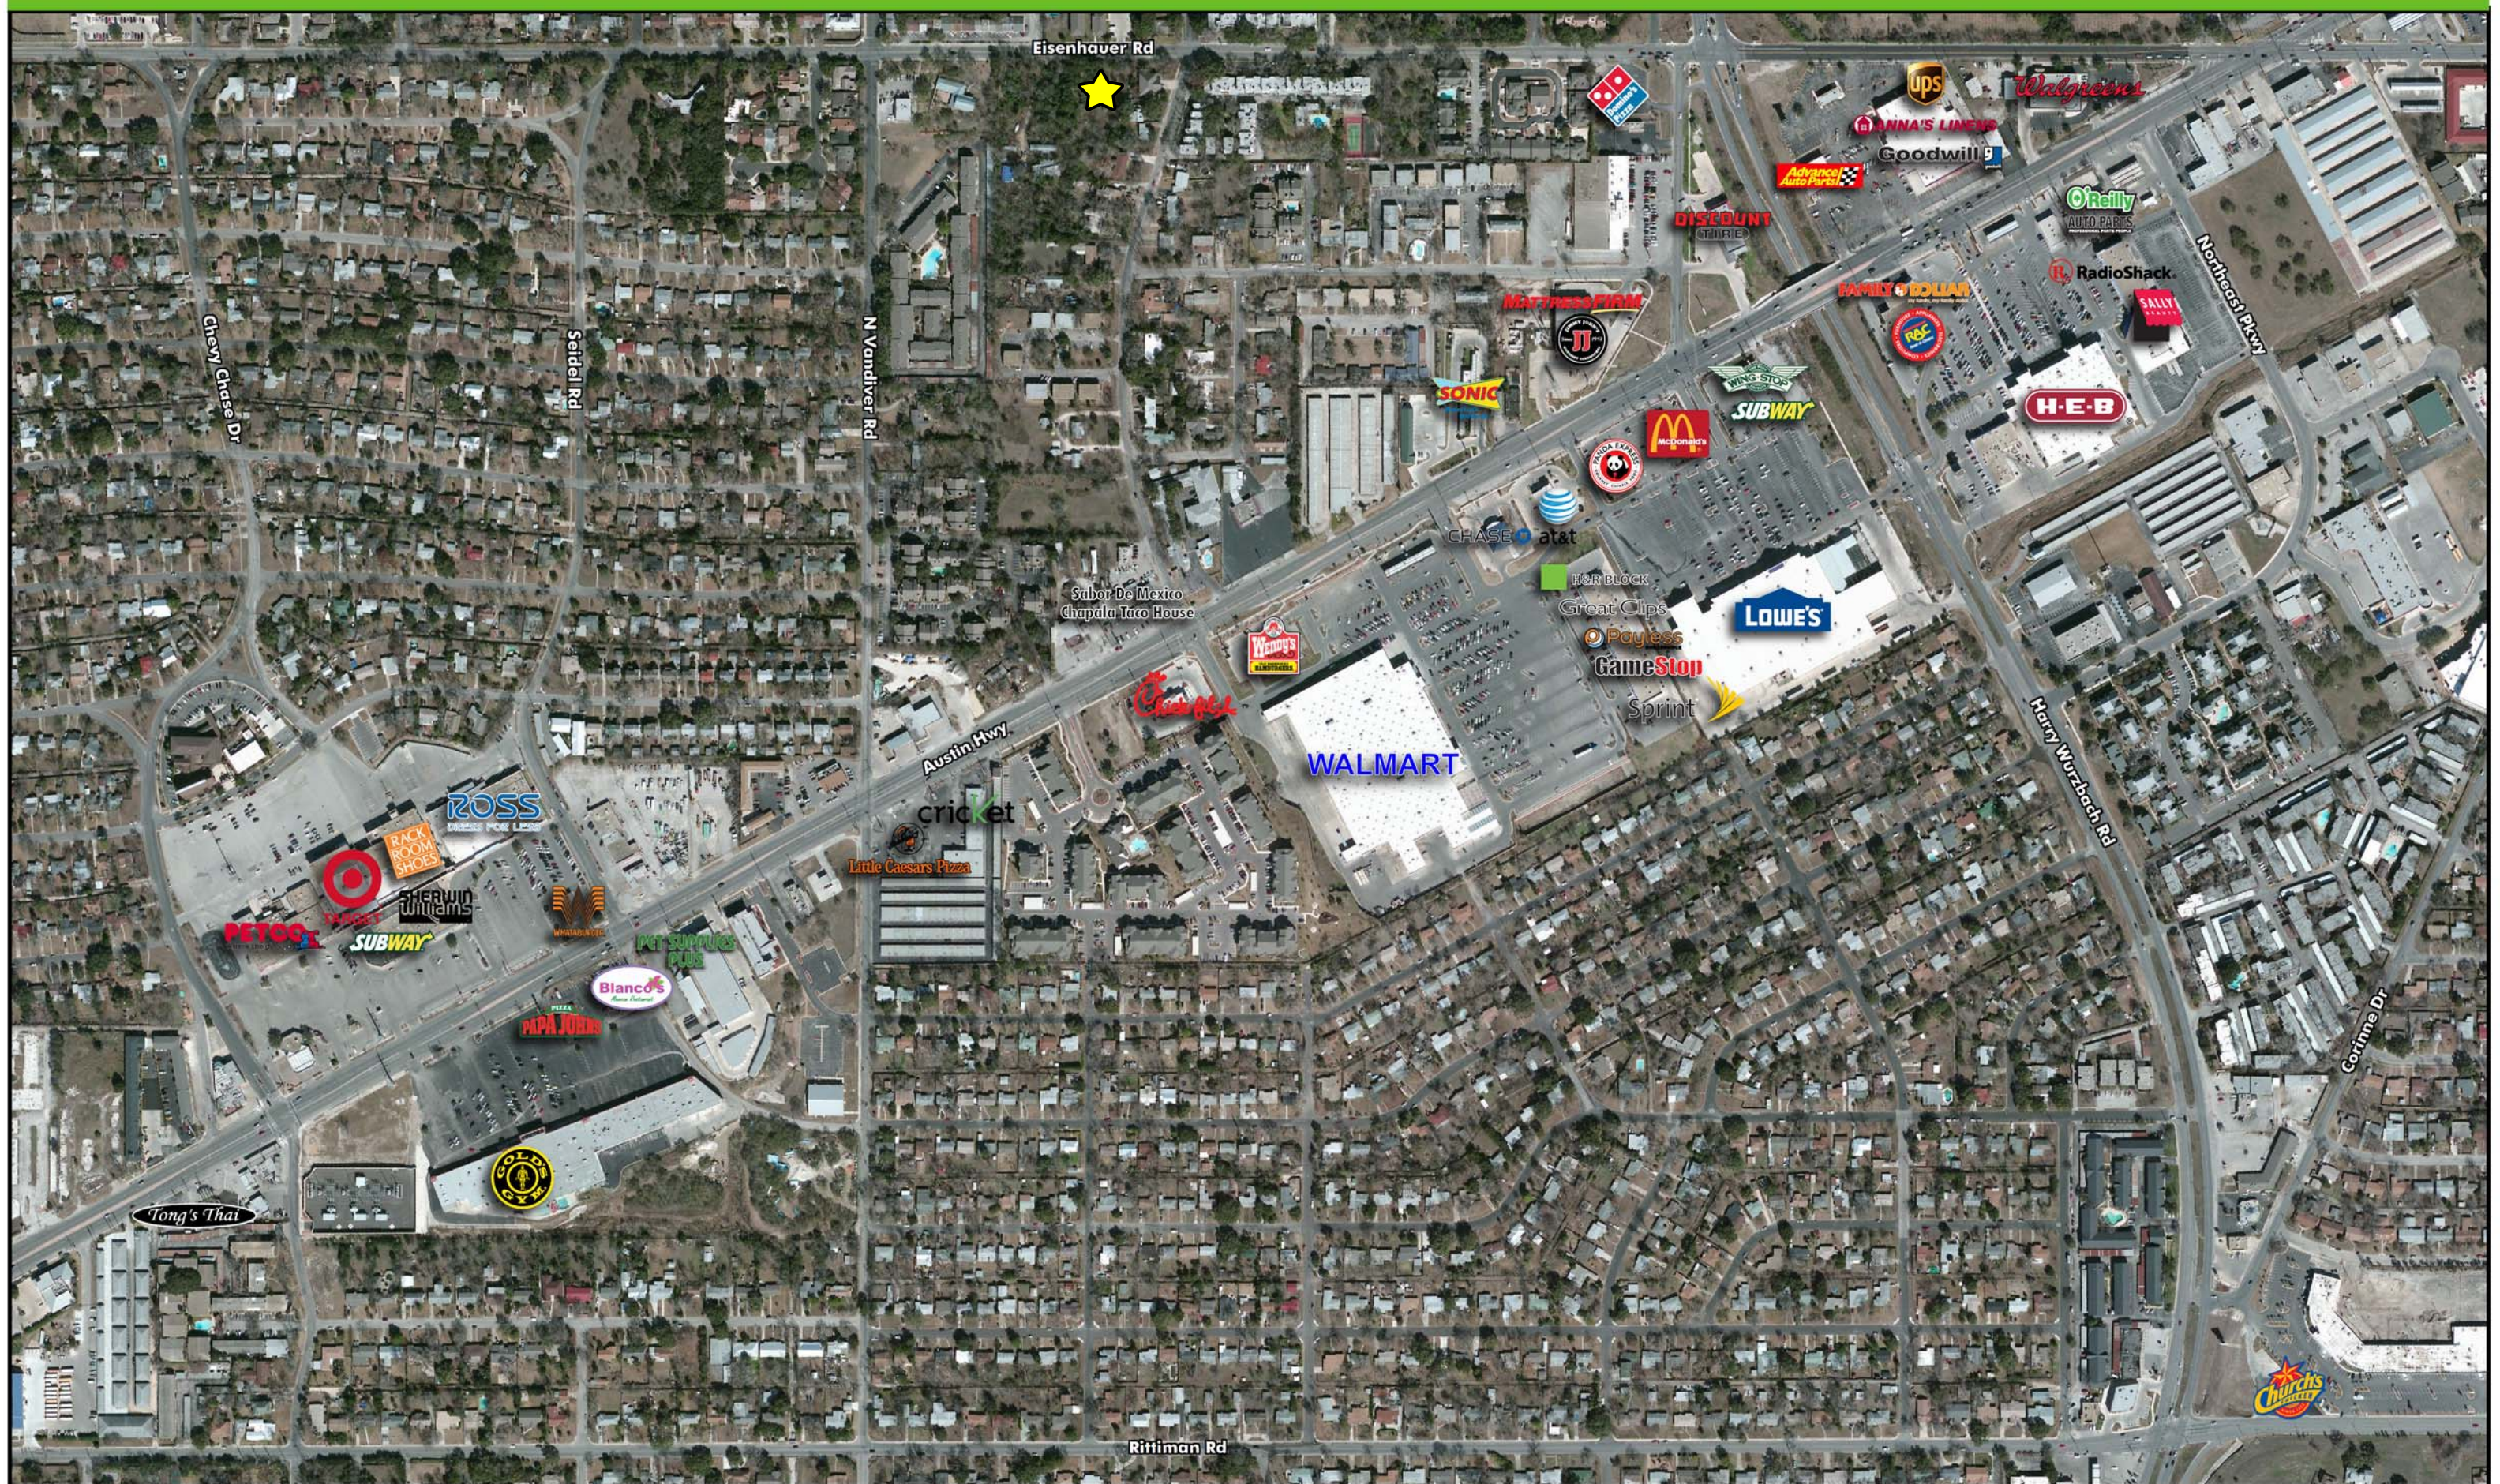

3050 Eisenhower Rd San Antonio, TX